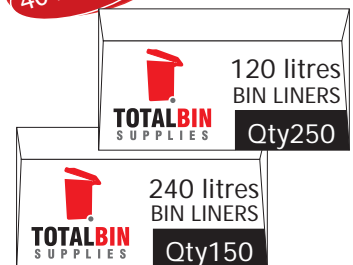

- Other sizes available