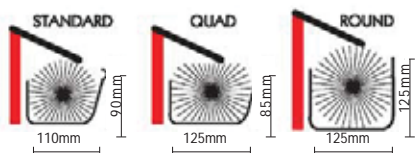

Clothes Basket
40 litre
WBAS040

D. 490mm
H. 390mm

- Made from HDPE
- Flexible and durable

ASK US ABOUT THESE OTHER PRODUCTS

HEDGEHOG™

HH1MTR

- Keeps leaves, birds and rodents out of your spouting
- 3 Sizes available
- Sold by the metre